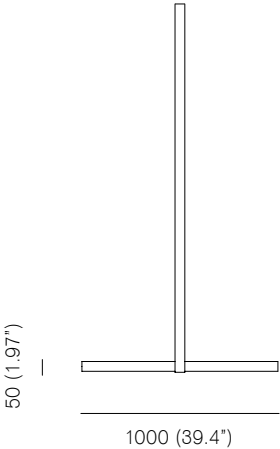

MICHAEL ANASTASSIADES

Vertigo, 2019

Vertigo, 2019
Black anodized satin aluminium

Bulb specifications

Bulb specifications 120V / 240V
Integrated LED, 21W for 1m lamp
1800lm / 2700K

Integrated LED, 31W for 1.5m lamp
2800lm / 2700K

Integrated LED, 41W for 2m lamp
3800lm / 2700K

Product specifications

Input voltage: 120V / 240V
Maximum wattage: 21W for 1m lamp, 31W for 1.5m lamp, 41W for 2m lamp
Touch Dimmer on Board..
Product weight: ~8kg for 1m lamp, 10kg for 1.5m lamp, 12kg for 2m lamp

Drop length to order with maximum drop length 2m.
Please supply required drop length of fixture, measured from the ceiling to bottom fitting at time of order.
Please allow 25mm tolerance of drop length.