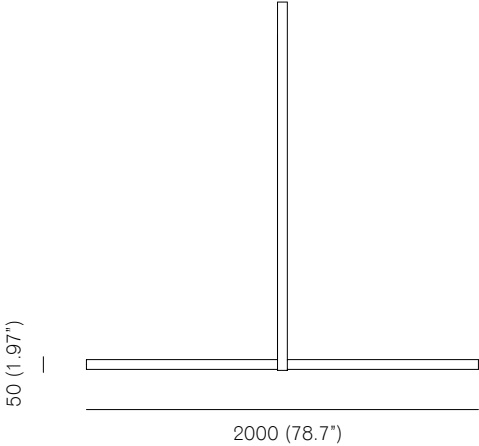

MICHAEL ANASTASSIADES

Vertigo, 2019

Vertigo, 2019
Black anodized satin aluminium

Bulb specifications

Bulb specifications 120V / 240V
Integrated LED, 21W for 1m lamp
1800lm / 2700K

Integrated LED, 31W for 1.5m lamp
2800lm / 2700K

Integrated LED, 41W for 2m lamp
3800lm / 2700K

Product specifications

Input voltage: 120V / 240V
Maximum wattage: 21W for 1m lamp, 31W for 1.5m lamp, 41W for 2m lamp
Touch Dimmer on Board..
Product weight: ~8kg for 1m lamp, 10kg for 1.5m lamp, 12kg for 2m lamp