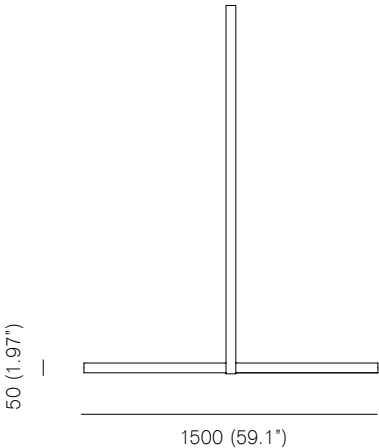

MICHAEL ANASTASSIADES

Vertigo, 2019

Vertigo, 2019
Black anodized satin aluminium

Bulb specifications

Bulb specifications 120V / 240V
Integrated LED, 21W for 1m lamp
1800lm / 2700K

Integrated LED, 31W for 1.5m lamp
2800lm / 2700K

Integrated LED, 41W for 2m lamp
3800lm / 2700K

Product specifications

Input voltage: 120V / 240V
Maximum wattage: 21W for 1m lamp, 31W for 1.5m lamp, 41W for 2m lamp
Touch Dimmer on Board..
Product weight: ~8kg for 1m lamp, 10kg for 1.5m lamp, 12kg for 2m lamp

Drop length to order with maximum drop length 2m.
Please supply required drop length of fixture, measured from the ceiling to bottom fitting at time of order.
Please allow 25mm tolerance of drop length.