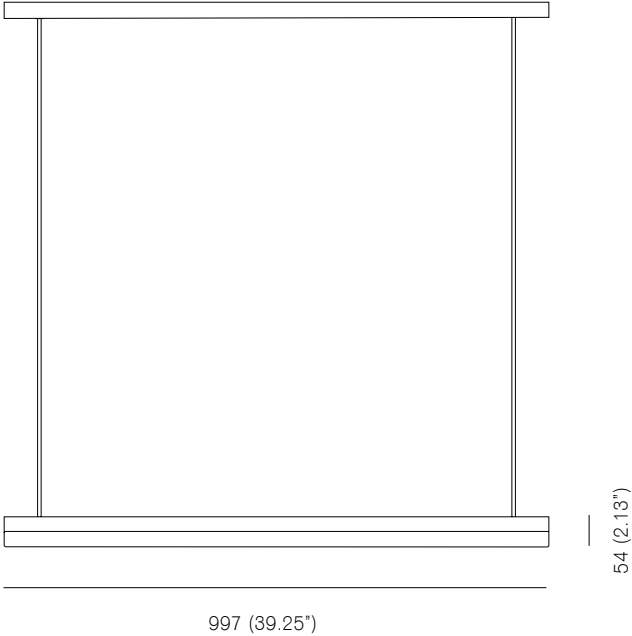

## Bulb specifications

Bulb specifications 120V / 240V  
S14s opal LED tube  
Radium Raledina 16,5W / 1000mm Ø 29mm  
1000lm / 2700K

## Product specifications

Input voltage: 120V / 240V  
Maximum wattage: 120W  
Dimmable: yes  
Product weight: ~10kg

Pendant rod length to order with maximum rod length 2000mm.  
Please supply required drop length of fixture, measured from the ceiling to bottom fitting at time of order.  
Please allow 25mm tolerance of drop length.  
Mud-in-plate option that can be plastered over the junction box available upon request