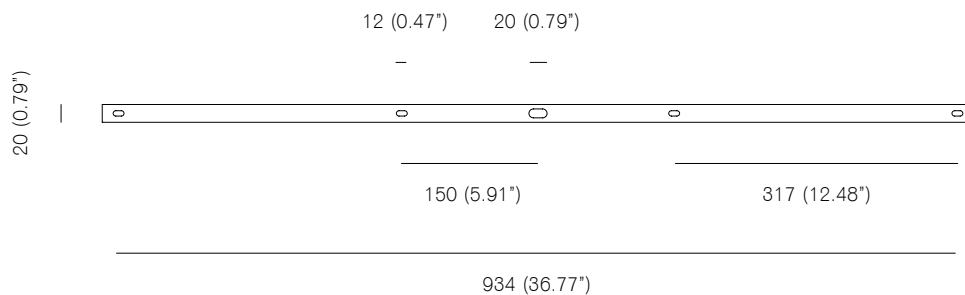

Bulb specifications

Bulb specifications 120V / 240V
S14s opal LED tube
Radium Raledina 16,5W / 1000mm Ø 29mm
1000lm / 2700K

Product specifications

Input voltage: 120V / 240V
Maximum wattage: 120W
Dimmable: yes
Product weight: ~10kg

Pendant rod length to order with maximum rod length 2000mm.
Please supply required drop length of fixture, measured from the ceiling to bottom fitting at time of order.
Please allow 25mm tolerance of drop length.
Mud-in-plate option that can be plastered over the junction box available upon request

Cleaning Instructions

Before cleaning, lighting fixtures must be turned off and unplugged from mains electricity. Whilst cleaning them please be extremely careful and use the white cotton gloves provided in the product box.

Black anodized satin aluminum: Use a lightly damp soft dust cloth and gently go over marks until clean. Dry it afterwards with a soft dust cloth. Make sure the product is completely dry before switching the electricity on.

Glass tube: Remove the bulb from the product. Using a lightly damp cloth, clean only the outside of the sphere and dry it with a dry soft dust cloth. Only put the glass bulb back on the product once it is fully dry.

Backplate

Mounting screws not included.
6mm countersunk screw recommended.